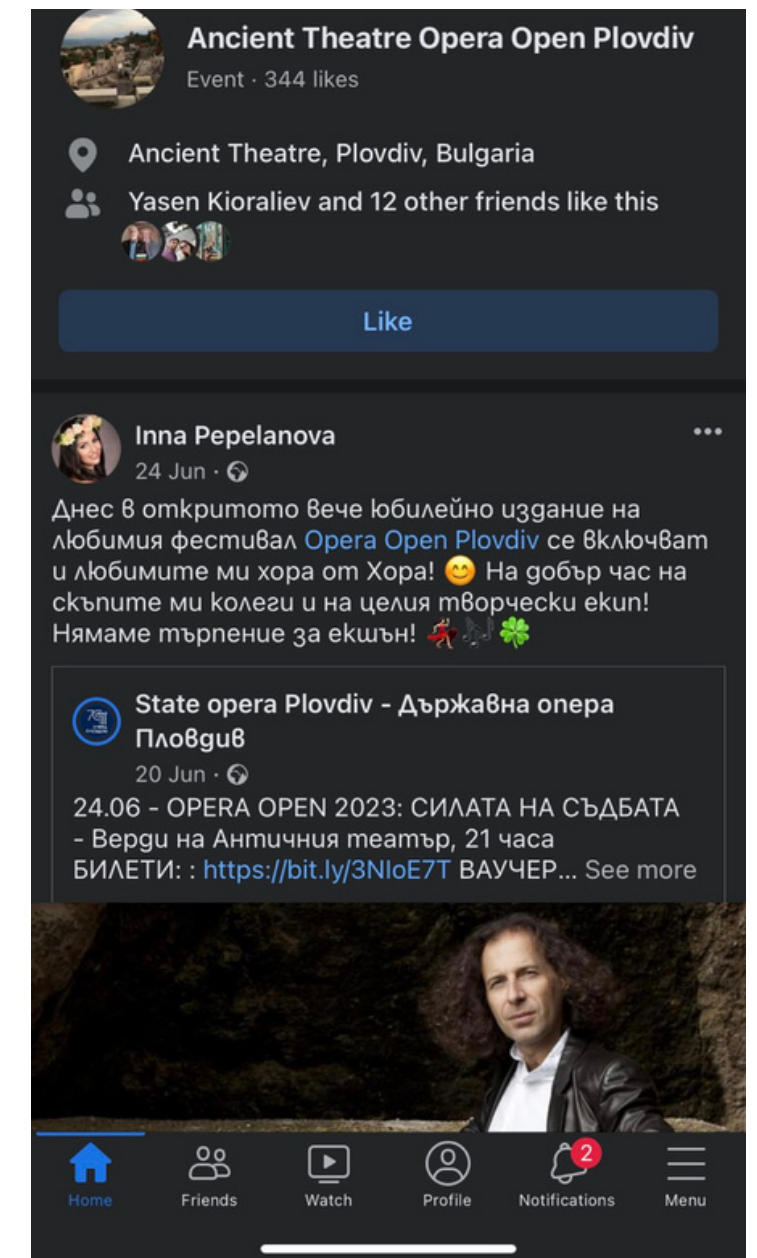

Promotion & Merchandise

Co-funded by the
Erasmus+ Programme
of the European Union

Discover Opera Open

Digital Research

Search Google or type a URL **Opera Open**

Opera Open Plovdiv

Opera Ancient Theatre

Opera Open Festival